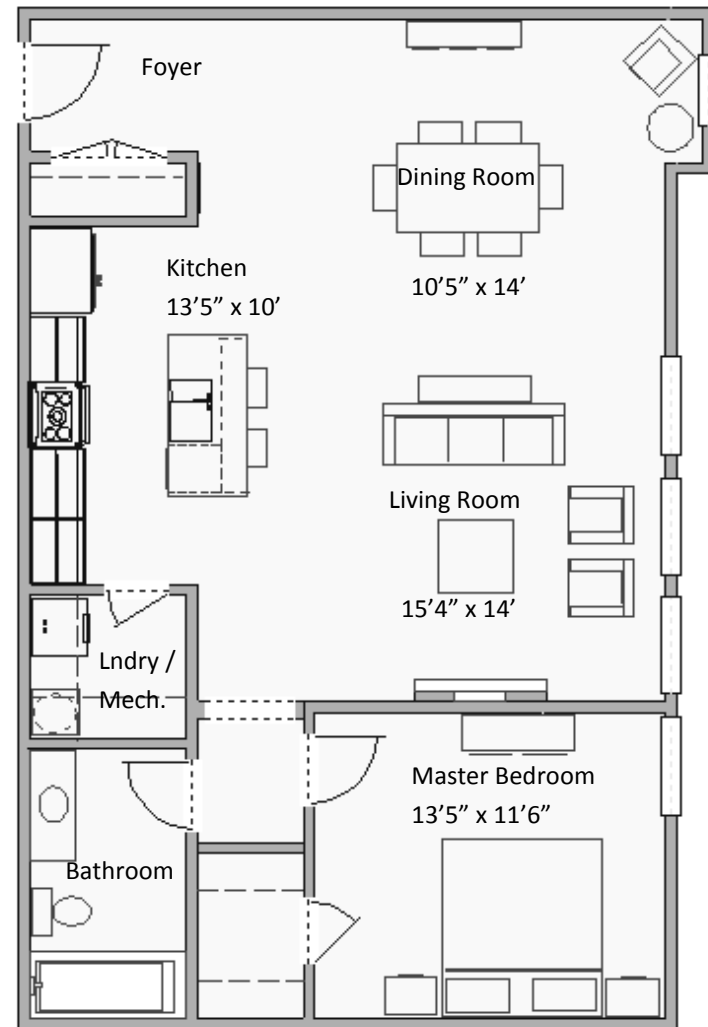

Mathematics Suite

2E

1 Bedroom

950 Sq. Ft.

Central School Manor
Live in Luxury - Own The History

All dimensions are approximate and are subject to normal construction variances.